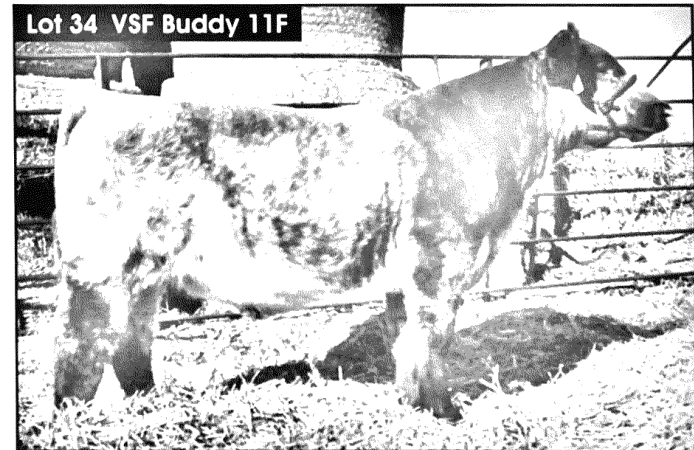

Saskvalley Bonanza 219M	Saskvalley Ultra 12J
TS Little Joe	Saskvalley Brenda 218K
PS Rachel Faith 103Y	Mel-BAR Aces 940
	Perry's PS Rachel 802
Free K-Kim Hot Commodity	K-Kim Allure 124M
PC Hot Nina	K-Kim Meg 270 N
Phantom's Little Naomi	Sherwood QT Phantom Gus
	OK Irish Peggy 3410

Notes: This attractive red heifer comes in a neat package. Nina Jo is clean fronted and fancy. Sire was 2014 MN State Fair Champion. She will do well in the show ring also.

LOT
34
Steer

VOGEL SHORTHORN FARM

VSF Buddy 11F Reg. #: AR4278691
Calved: 3-11-18 Birth Weight: 100 lbs. 50% Horned

WHRRT Augusta Sunrise 2107	
HD Swagger 802	
HD Reflection 021	
Monopoly	
WR Polly 33Y	
WR Maxine 33N	

Notes: Here is a cool front, soft middle, big hipped steer that is out of a Charolais composite cow that never misses for us. Great disposition.

LOT
31
Heifer

MILLVALE SHORTHORNS

Millvale Wilma F12 Reg. #: Applied for
Calved: 4-29-18 Birth Weight: 86 lbs. Purebred Polled

Millvale 4029 Hilfiger 4332	Millvale Hilfiger 4129
Millvale Stretch 4885	Millvale Delta 4044
Millvale Margie 4284	Millvale Pattern 3747
	Millvale 921 Margie 3967
HC Tracer 32T	Shadybrook Optimum 75F
Millvale Wilma 5119	HC Reba Rey 30R
Millvale Wilma 4846	Millvale Eagle 4080
	Little Cedar Wilma 610X

Notes: F12 is a solid red, polled stretch daughter from the Wilma cow family that produced our high selling bred female here a few years ago. Her dam ranks in top 10% $BM, top 15% CED, BW Top 20% Milk, TM, & CEZ.

LOT
32
Heifer

KG LIVESTOCK

OZ Treasure Candy 848 Reg. #: Pending
Calved: 5-4-18 Birth Weight: 80 lbs. Polled

CF Trump X	Phildon Cunia Dividend
Royal Treasure 468X ET	CF Carmele NG 158 X
OS Royal Treasure 17J	Dunbeacon Venture
	SS Royal Treasure 4C 1
SS Joe Rider 358	
OZ Treasure Candy 204	Words 4W Casper
OZ Treasure Candy 008	OZ Treasure Candy 585

Notes: OZ 848 is white, complete made cow prospect.

LOT
35
Steer

KG LIVESTOCK

OZ Felix 824 Reg. #: Pending
Calved: 3-29-18 Birth Weight: 85 lbs. Polled

Jake's Proud Jazz	
FSF Bearcat 372	
FSF Valley Rose 2149	
Words 4W Casper	
OZ Treasure Candy 008	
OZ Treasure Candy 585	

(Over)